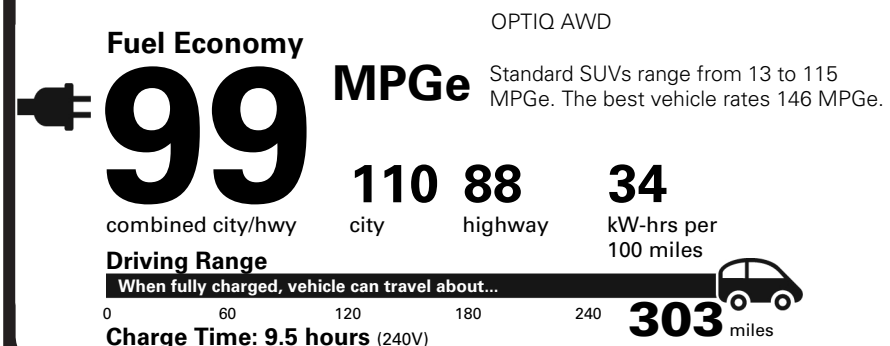

MANUFACTURER'S SUGGESTED RETAIL PRICE

STANDARD VEHICLE PRICE \$50,900.00

OPTIONS & PRICING

OPTIONS INSTALLED BY THE MANUFACTURER (MAY REPLACE STANDARD EQUIPMENT SHOWN)

- PROPULSION, ELECTRIC, AWD 3,500.00
- ARGENT SILVER METALLIC 725.00
- INTERIOR PROTECTION PACKAGE (DEALER INSTALLED) 375.00
- INTERGRATED CARGO LINER (DEALER INSTALLED)
- ALL-WEATHER FLOOR MATS (DEALER INSTALLED)

TOTAL OPTIONS	\$4,600.00
TOTAL VEHICLE & OPTIONS	\$55,500.00
DESTINATION CHARGE	1,795.00

TOTAL VEHICLE PRICE* \$57,295.00

EPA DOT Fuel Economy and Environment

Electric Vehicle

You save \$4,250
in fuel costs over 5 years compared to the average new vehicle.