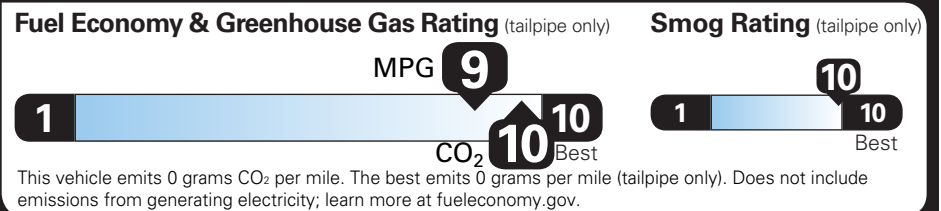

Actual results will vary for many reasons, including driving conditions and how you drive and maintain your vehicle. The average new vehicle gets 29 MPG and costs $8,500 to fuel over 5 years. Cost estimates are based on 15,000 miles per year at $0.17 per kW-hr. MPGe is miles per gasoline gallon equivalent. Vehicle emissions are a significant cause of climate change and smog.

fueleconomy.gov
Calculate personalized estimates and compare vehicles

GOVERNMENT 5-STAR SAFETY RATINGS

This vehicle has not been rated by the government for overall vehicle score, frontal crash, side crash or rollover risk.

Source: National Highway Traffic Safety Administration (NHTSA)
www.safercar.gov or 1-888-327-4236

PARTS CONTENT INFORMATION

FOR VEHICLES IN THIS CARLINE:
U.S./CANADIAN PARTS CONTENT: 43%
MAJOR SOURCES OF FOREIGN PARTS CONTENT: CHINA 18% KOREA 17%

NOTE: PARTS CONTENT DOES NOT INCLUDE FINAL ASSEMBLY, DISTRIBUTION, OR OTHER NON-PARTS COSTS.

FOR THIS VEHICLE:
FINAL ASSEMBLY POINT: RAMOS ARIZPE, CZ MEXICO
COUNTRY OF ORIGIN: ENGINE (MOTOR): KOREA TRANSMISSION (ELECTRIC DRIVE UNIT): CHINA

This label has been applied pursuant to Federal law - Do not remove prior to delivery to the ultimate purchaser. *Includes Manufacturer's Recommended Pre-Delivery Service. Does not include dealer installed options and accessories not listed above, local taxes or license fees.

© 2009 General Motors LLC
GMLBL_PROD_0044 - 11/01/2025

Better drives start with OnStar®
Activate today

Learn more at onstar.com, or scan the QR code
onstar.com/privacy

ORDER NO FXRZ53 SALES CODE E
SALES MODEL CODE 6MP26
DEALER NO 39013
FINAL ASSEMBLY:
RAMOS ARIZPE, CZ MEXICO

VIN 3GYK3BM42TS176418 REISSUE

DEALER TO WHOM DELIVERED
SEWELL CADILLAC
7310 LEMMON AVE
DALLAS, TX 75209-3095